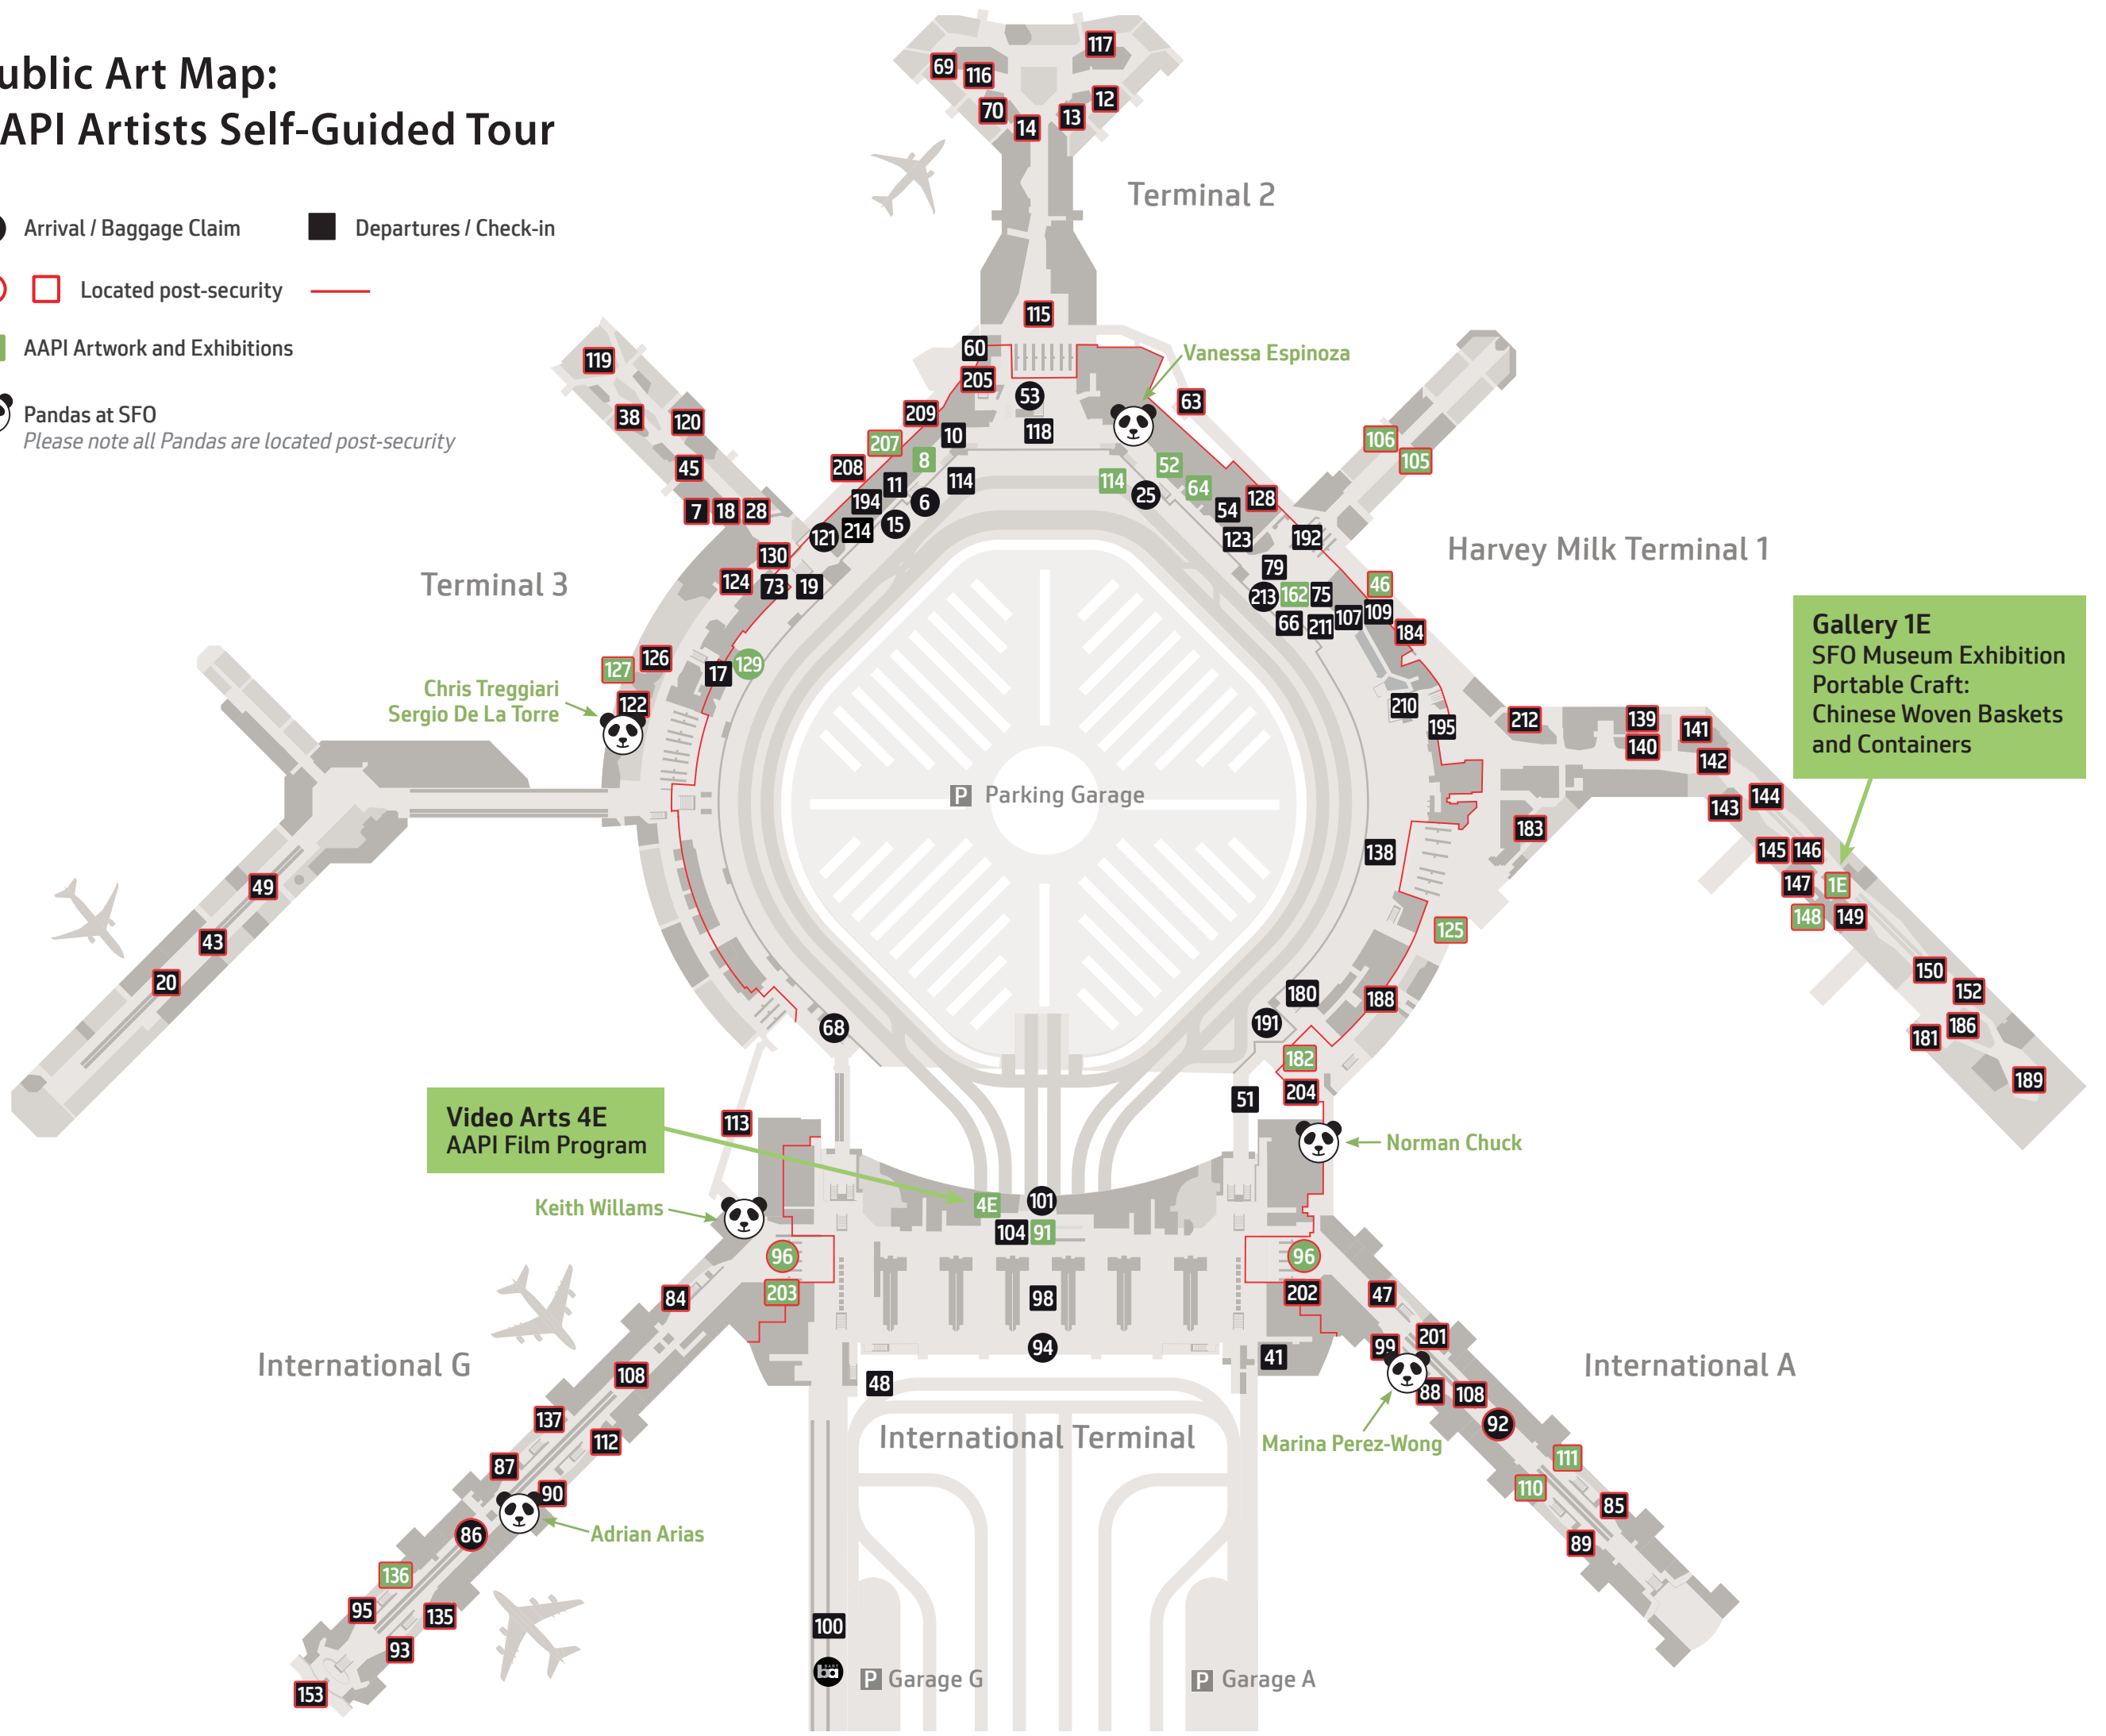

Public Art Map: AAPI Artists Self-Guided Tour

- Arrival / Baggage Claim
- Departures / Check-in
- Located post-security
- AAPI Artwork and Exhibitions
- 🐼 Pandas at SFO
  Please note all Pandas are located post-security

International Main Hall

- 48 RUFINO TAMAYO ..... Conquest of Space
- 51 JOYCE KOZLOFF ..... Bay Area Victorian, Bay Area Deco, Bay Area Funk
- 91 IK-JOONG KANG ..... Gateway
- 94 LEWIS DESOTO ..... On the Air
- 98 JAMES CARPENTER ..... Four Sculptural Light Reflectors
- 101 VITO ACCONCI ..... Light Beams for the Sky of a Transfer Corridor
- 104 WERNER KLOTZ ..... Anemone

International G

- 84 SQUEAK CARNWATH ..... Fly, Flight, Fugit
- 86 KEITH SONNIER ..... Ceiling Flood
- 87 RIGO 99 ..... Thinking of Balmly Alley
- 90 CARMEN LOMAS GARZA ..... ¡Baile!
- 93 JUANA ALICIA & EMMANUEL C. MONTOYA ..... Sanctuary/Santuario
- 95 RUPERT GARCIA ..... Bird Technology
- 96 SU-CHEN HUNG ..... Welcome
- 108 LEWIS DESOTO ..... Shining Paths: San Francisco's Sister Cities
- 112 CLARE ROJAS ..... Blue Deer
- 135 ALICE SHAW ..... No Other Lands Their Glory Know
- 136 KOTA EZAWA ..... Mondrian Meets the Beatles
- 137 LEAH ROSENBERG ..... Everywhere, a Color
- 153 WOODY DE OTHELLO ..... Time, Turn and Light
- 203 RANU MUKHERJEE ..... When the Path Through the Atmosphere is Longer

International A

- 41 RICHARD MAYHEW ..... (located in SFO Medical Clinic) Seneca
- 47 ROBERT HUDSON ..... Horse of Another Color
- 85 MIKE MANDEL & LARRY SULTAN ..... Waiting
- 88 VIOLA FREY ..... World Civilization
- 89 ENRIQUE CHAGOYA ..... Love Letters
- 92 ANN PRESTON ..... You Were in Heaven
- 96 SU-CHEN HUNG ..... Welcome
- 99 MILDRED HOWARD ..... Salty Peanuts
- 108 LEWIS DESOTO ..... Shining Paths: San Francisco's Sister Cities
- 110 JOYCE HSU ..... Namoo House

- 111 HUNG LIU ..... Take Off
- 201 ALICIA MCCARTHY ..... MMXX
- 202 LINDA GEARY ..... River

Harvey Milk Terminal 1

- 189 SPENCER FINCH ..... Orion
- 191 GAY OUTLAW ..... Bird Plane House, Intersection and Shell
- 192 JOHN BANKSTON ..... Oh? Setting the Scene
- 195 SUZANNE HUSKY ..... Close Encounter with the California Sublime
- 204 MIKE HENDERSON ..... Parallel Portions
- 210 CRAIG CALDERWOOD ..... The Only Blue is the Sky
- 211 DEWEY CRUMPLER ..... Untitled
- 212 RICHARD DIEBENKORN ..... #1, 4, 6, 8, 9 from Nine Drypoints and Etchings
- 213 GLORIA COZZO ADAMS ..... Cityscape #33

Terminal 2

- 6 VANCE MARTIN ..... Untitled
- 8 SAM TCHAKALIAN ..... Hitwood
- 10 HASSEL SMITH ..... Metamorphosis
- 11 LEE MULLICAN ..... The Great Transparents
- 12 JOAN BROWN ..... The Journey #2
- 13 ROY DE FOREST ..... Homage to Zane Grey
- 14 LADDIE JOHN DILL ..... Untitled
- 15 WALLY HEDRICK ..... 17 December 1903
- 25 WILLARD DIXON ..... Above Bolinas Death Valley II
- 52 SEIJI KUNISHIMA ..... Stacking Stones
- 53 DAN SNYDER ..... Welcome North, South, East, West
- 54 ARNALDO POMODORO ..... Cilindro Constituto
- 60 MARK ADAMS ..... Pond in Golden Gate Park Garden in San Andreas Valley Garden Outside the Gate
- 63 FRED EVERSLEY ..... Untitled
- 64 MARC KATANO ..... Greeting a Totem Torso
- 69 ROBERT RAMIREZ ..... Urns
- 70 WADE HOEFER ..... The Peasant's Parade
- 114 NORIE SATO ..... Air Over Under
- 115 JANET ECHELMAN ..... Every Beating Second
- 116 CHARLES SOWERS ..... Butterfly Wall