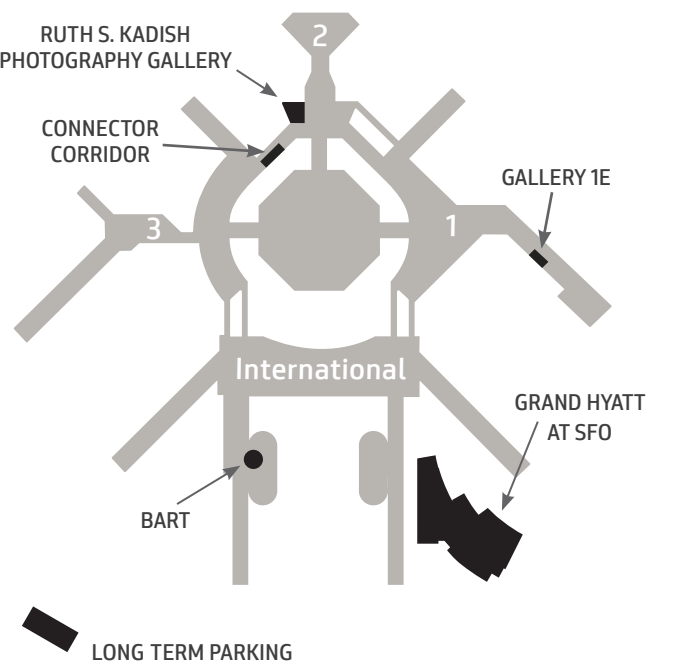

4E SFO Museum Video Arts Gallery AAPI Film Program

1E SFO Museum Gallery Portable Craft: Chinese Woven Baskets and Containers

SFO BART Station

- 100 NED KAHN ..... Wind Portal

Public Art at SFO Long Term Parking

- 187 JOHANNA GRAUNDER ..... Coding
- 102 DEBORAH BUTTERFIELD ..... Pohina