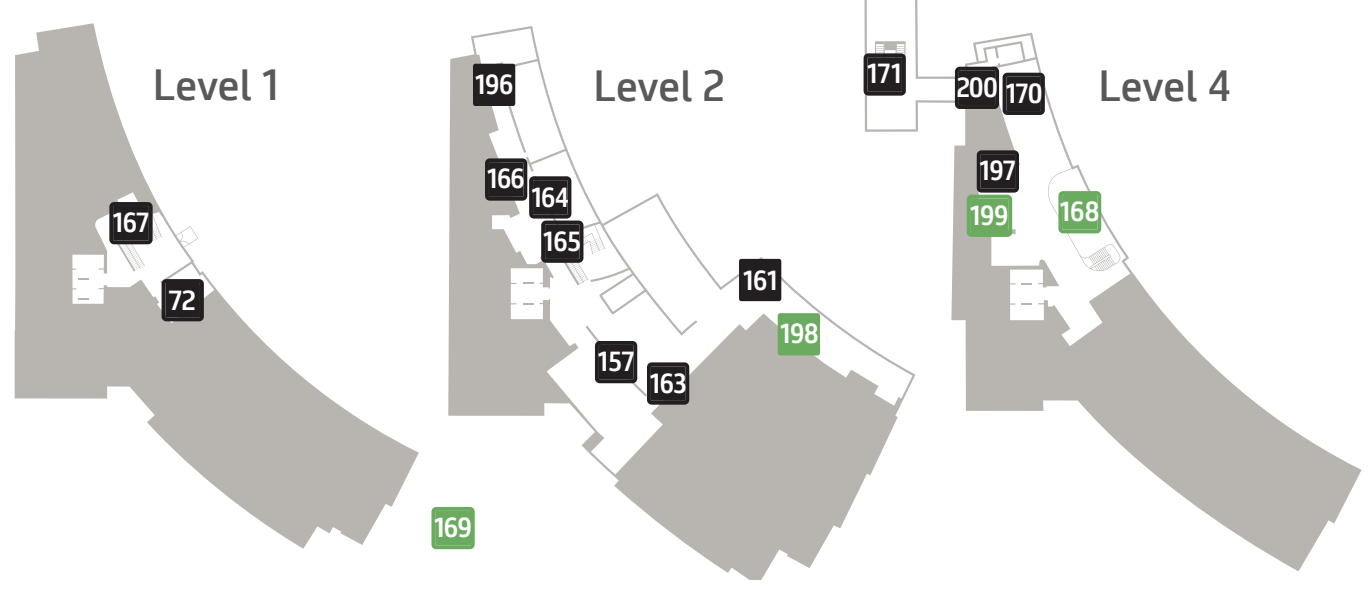

Public Art at the Grand Hyatt at SFO

Level 1

- 72 MICHAEL DVORTCSAK ..... Sublimens
- 167 ELLEN HARVEY ..... Green Map
- 169 KOHEI NAWA ..... Ether

Level 2

- 157 RICHARD MISRACH ..... Golden Gate Bridge, 2.27.00, 4:55 pm Golden Gate Bridge, 3.4.01, 7:30 pm Golden Gate Bridge, 4.17.00, 4:01 pm

Level 3

- 161 JAMES CHRONISTER ..... California (I)
- 163 DAVID WILSON ..... Winter/Spring Standing in Claremont Canyon
- 164 TERRI LOEWENTHAL ..... Psychscape 73 (Downs, Mount, CA)
- 165 TERRI LOEWENTHAL ..... Psychscape 18 (Banner Ridge, CA)
- 166 MIGUEL ARZABE ..... Cultural Fabric (Bay Area)
- 196 KLEA MCKENNA ..... Born in 1717
- 198 NATALYA BURD ..... So Much More Than This

Level 4

- 168 JACOB HASHIMOTO ..... This Infinite Gateway of Time and Circumstance
- 170 TAHITI PEHRSON ..... Circadian Transit
- 171 SARAH CAIN ..... We Will Walk Right Up To The Sun
- 197 JOHN CHIARA ..... Cabrillo Highway at Pescadero Creek Road, Variation 4
- 199 CRYSTAL LIU ..... underground, stuck in between
- 200 RICHARD DIEBENKORN ..... #2, 3, 5, 7 from Nine Drypoints and Etchings